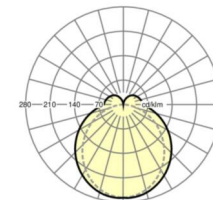

MECHANICS

Housing colour	silver grey/white aluminium RAL 9006
Dimensions (LxWxDxH)	1531mm x 63mm x 54mm
Weight (net)	2.1kg
Type of installation	Mounting rail system installation, Light structure

Dimensions

L	1531 mm	Length
B	63 mm	Width
H	54 mm	Height

DEEP-LINK

<https://www.regiolux.de/en/article/19135004025>

Reference	LED 6000lm 840
ηLB	100 %
Φ ↓/↑	84 % / 16 %
UGR lat./long.	24.6 / 23.1