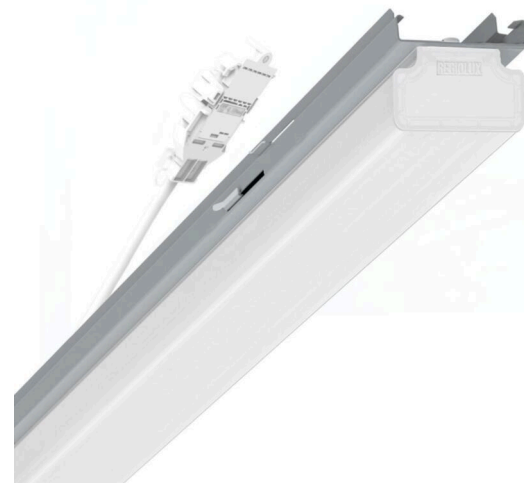

Variable device mount - Opal diffuser - direct/indirect distribution - visually continuous

Device mount made of a galvanised, profiled steel sheet; surface coated with polyester resin. Tool-free attachment with integrated side lever catches for rapid fitting in the mounting rail. LED unit in housing length for a continuous effect light run Variable position on the support rail. Housing colour silver grey/white aluminium RAL 9006; Direct/indirect light distribution, opal diffuser made of PMMA plastic with inner longitudinal prisms produces a uniform, homogeneous appearance with ceiling brightening. Electrical connection by means of a 1m connection cable for variable device mount positioning with a 3-pin, quick-fit plug connector in the light run with free phase pre-selection. They are exchangeable, permit modernisation and reliably prolong the service life of the overall system.

ELECTRICAL ENGINEERING

Controller	Electronic driver (1 pcs.)
System output	34W
Mains voltage	230V/50Hz
Energy efficiency class/light source	B

LIGHTING TECHNOLOGY

Placement	LED, Colour rendering/Light colour CRI ≥ 80 / 4000K
Colour tolerance (MacAdam)	3SDCM
Photobiological safety (Luminaire)	RG1
Nominal luminous flux	5959lm
LED service life	50000h L80/B10 (Tq 35°C)
Luminaire luminous efficiency	173lm/W
Beam angle	130° (C0) / 110° (C90)
UGR lat./long.	24.6 / 23.1

MECHANICS

Housing colour	silver grey/white aluminium RAL 9006
Dimensions (LxWxDxH)	1531mm x 63mm x 54mm
Weight (net)	2.1kg
Type of installation	Mounting rail system installation, Light structure

Dimensions

L	1531 mm	Length
B	63 mm	Width
H	54 mm	Height

DEEP-LINK

<https://www.regiolux.de/en/article/19135004025>

Reference	LED 6000lm 840
ηLB	100 %
Φ ↓/↑	84 % / 16 %
UGR lat./long.	24.6 / 23.1